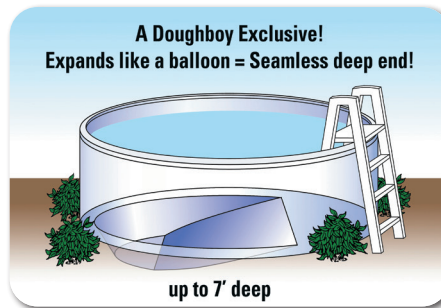

Liner Exclusives

The only above-ground pool manufacturer that produces virgin-vinyl liner material made to original Doughboy specifications. Liners are available in a variety of decorative patterns.

- **Exclusive "True" Expandable Liners** increase pool depth up to 7 feet with an optional Special-Purpose Deep Swimming Area for underwater swimming only.
- **Exclusive Therma-Seal™ Technology.**
  This proprietary fusion method provides superior sealing for maximum durability and quality. Unmatched in the industry. We are so confident with this process that we cover the seams of our liners 100% for a lifetime.

A Size For Any Backyard

An excellent assortment of pool sizes to perfectly match your backyard.

Round

12' • 16'
18' • 21'
24' • 28'

Oval

18' x 12' • 20' x 12' • 24' x 12'
28' x 12' • 24' x 16' • 28' x 16'
32' x 16' • 34' x 18 • 38' x 18'
41' x 21'

IMPORTANT: The "No Diving" and other Warning Signage provided must be installed on each pool as indicated in the instructions provided.

NOTE: In some photos of the pools in the brochure (or website), the "No Diving" and other Warning Signage may not be visible, such Warning Signage must be installed as indicated in the instructions provided. Due to the differences in monitors, device settings, and printers (brightness, contrast, saturation, etc.) there may be a slight difference in color between what is shown on our brochures/website and the final product

Hollowell Industries, Inc. stands behind every product we produce pursuant to those representations which are stated in our written warranties. Your dealer/builder/installer/contractor is an independent business and not an agent/representative or employee of Hollowell Industries, Inc. We cannot and do not accept any responsibility for any representations, statements or contracts made by any dealer/builder/installer or contractor.